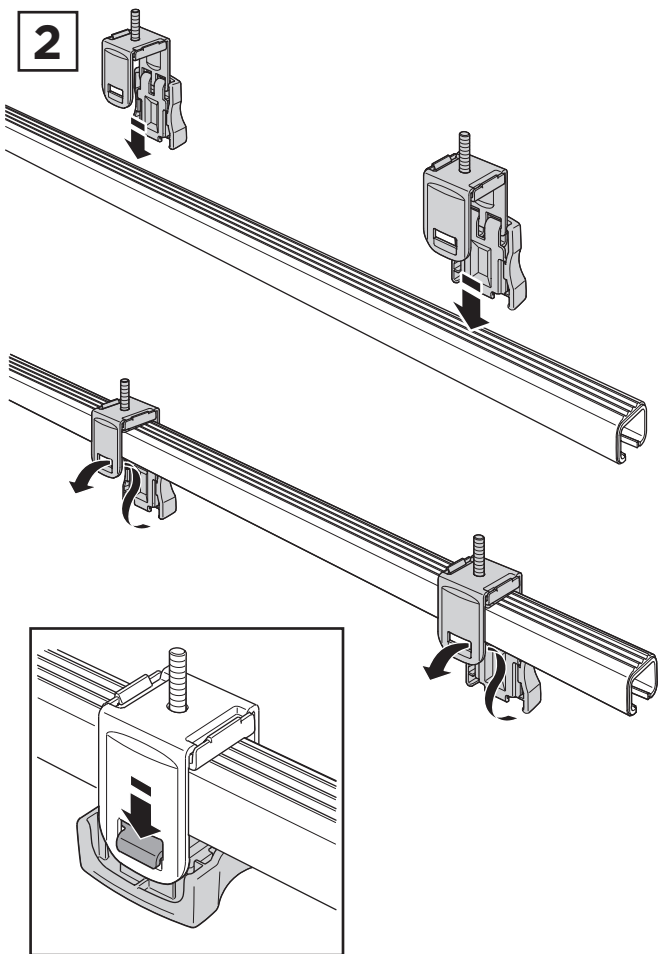

SquareBar Adapter 8897

> Instructions

Thule SquareBar

889700

A6.20161125

501-8074-02

Bring your life
thule.com

2