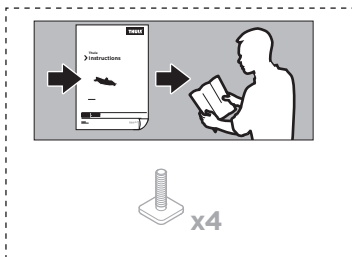

SquareBar Adapter 8897

> Instructions

Thule SquareBar

889700

A6.20161125

501-8074-02

Bring your life
thule.com

2