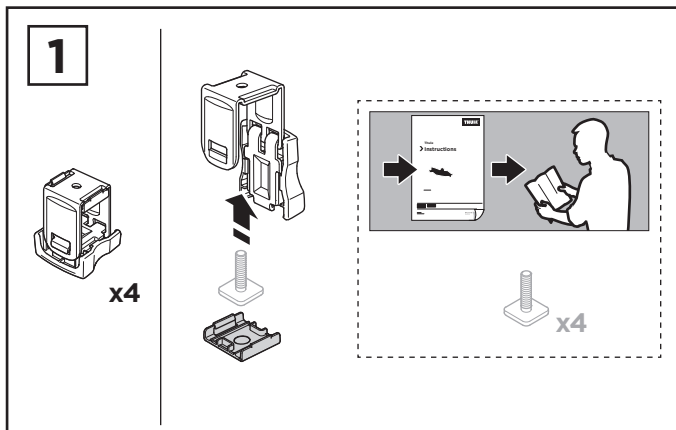

SquareBar Adapter 8897

> Instructions

Thule SquareBar

889700

A6.20161125

501-8074-02

Bring your life
thule.com

2