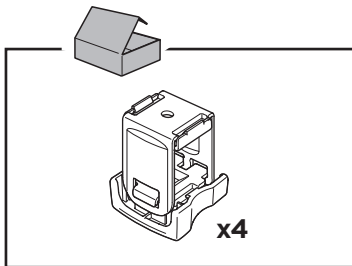

SquareBar Adapter 8897

> Instructions

Thule SquareBar

889700

A6.20161125

501-8074-02

Bring your life
thule.com

2