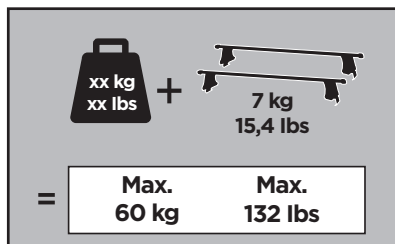

Thule Rapid System Kit 1730

> Instructions

TOYOTA RAV4, 5-dr SUV, 13-15, 16- (Without railing)

ISO 11154-E

141730
C.20160222
519-1730-02

Bring your life
thule.com

03 x2

204 x1

206 x1

727 x2

1158 x2

x1

x1

1

	X (scale)	X (mm)	X (inch)
TOYOTA RAV4 , 5-dr SUV, 13-15, 16- (Without railing)	43,5	1086	42 3/4

	Y (scale)	Y (mm)	Y (inch)
TOYOTA RAV4 , 5-dr SUV, 13-15, 16- (Without railing)	36	1011	39 7/8

2

TOYOTA RAV4, 5-dr SUV, 13-15, 16- (Without railing)

3

	W (mm)	Z (mm)	W (inch)	Z (inch)
TOYOTA RAV4 , 5-dr SUV, 13-15, 16- (Without railing)	350	700	13 3/4	27 1/2