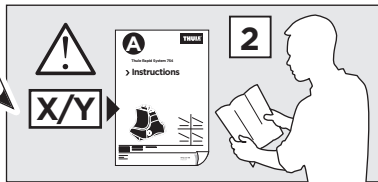

206 x1

727 x2

1158 x2

x1

x1

1

	X (scale)	X (mm)	X (inch)
TOYOTA RAV4 , 5-dr SUV, 13-15, 16- (Without railing)	43,5	1086	42 3/4

	Y (scale)	Y (mm)	Y (inch)
TOYOTA RAV4 , 5-dr SUV, 13-15, 16- (Without railing)	36	1011	39 7/8

2

TOYOTA RAV4, 5-dr SUV, 13-15, 16- (Without railing)

3

	W (mm)	Z (mm)	W (inch)	Z (inch)
TOYOTA RAV4 , 5-dr SUV, 13-15, 16- (Without railing)	350	700	13 3/4	27 1/2