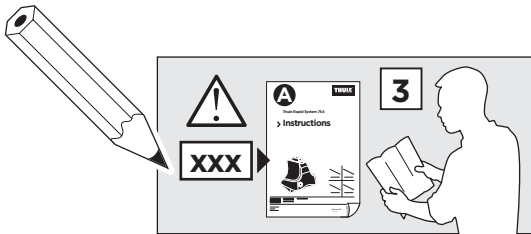

2

TOYOTA RAV4, 5-dr SUV, 13-15, 16- (Without railing)