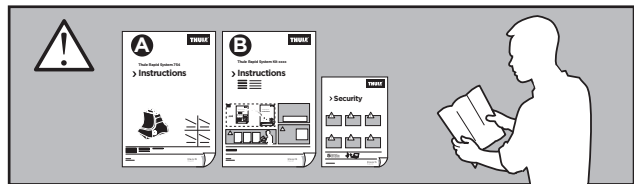

Thule Rapid System Kit 1730

> Instructions

TOYOTA RAV4, 5-dr SUV, 13-15, 16- (Without railing)

ISO 11154-E

141730
C.20160222
519-1730-02

Bring your life
thule.com

03 x2

204 x1

206 x1

727 x2

1158 x2

x1

x1

1

	X (scale)	X (mm)	X (inch)
TOYOTA RAV4 , 5-dr SUV, 13-15, 16- (Without railing)	43,5	1086	42 3/4

	Y (scale)	Y (mm)	Y (inch)
TOYOTA RAV4 , 5-dr SUV, 13-15, 16- (Without railing)	36	1011	39 7/8