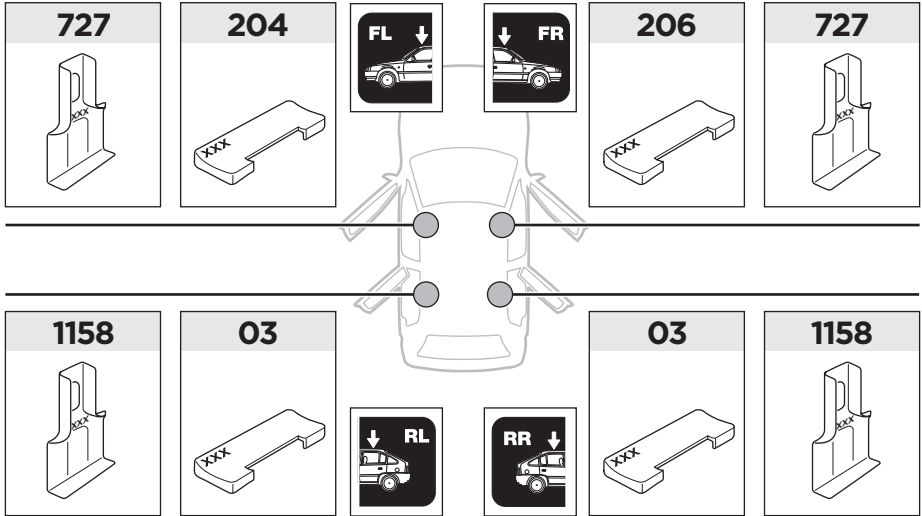

Thule Rapid System Kit 1730

> Instructions

TOYOTA RAV4, 5-dr SUV, 13-15, 16- (Without railing)

ISO 11154-E

141730
C.20160222
519-1730-02

Bring your life
thule.com

03 x2

204 x1

206 x1

727 x2

1158 x2

x1

x1

1

	X (scale)	X (mm)	X (inch)
TOYOTA RAV4 , 5-dr SUV, 13-15, 16- (Without railing)	43,5	1086	42 3/4

	Y (scale)	Y (mm)	Y (inch)
TOYOTA RAV4 , 5-dr SUV, 13-15, 16- (Without railing)	36	1011	39 7/8

2

TOYOTA RAV4, 5-dr SUV, 13-15, 16- (Without railing)

3

	W (mm)	Z (mm)	W (inch)	Z (inch)
TOYOTA RAV4 , 5-dr SUV, 13-15, 16- (Without railing)	350	700	13 3/4	27 1/2