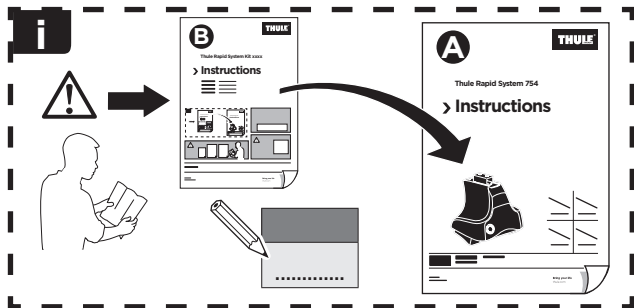

Thule Rapid System Kit 1730

> Instructions

TOYOTA RAV4, 5-dr SUV, 13-15, 16- (Without railing)

ISO 11154-E

141730
C.20160222
519-1730-02

Bring your life
thule.com

03 x2

204 x1

206 x1

727 x2

1158 x2

x1

x1

1

	X (scale)	X (mm)	X (inch)
TOYOTA RAV4 , 5-dr SUV, 13-15, 16- (Without railing)	43,5	1086	42 3/4

	Y (scale)	Y (mm)	Y (inch)
TOYOTA RAV4 , 5-dr SUV, 13-15, 16- (Without railing)	36	1011	39 7/8

2

TOYOTA RAV4, 5-dr SUV, 13-15, 16- (Without railing)

3

	W (mm)	Z (mm)	W (inch)	Z (inch)
TOYOTA RAV4 , 5-dr SUV, 13-15, 16- (Without railing)	350	700	13 3/4	27 1/2