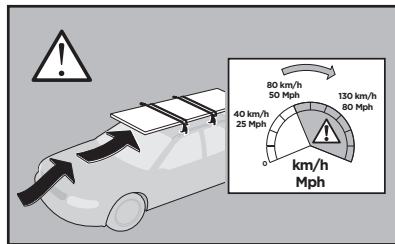

Thule Rapid System Kit 1730

> Instructions

TOYOTA RAV4, 5-dr SUV, 13-15, 16- (Without railing)

ISO 11154-E

141730
C.20160222
519-1730-02

Bring your life
thule.com

03 x2

204 x1

206 x1

727 x2

1158 x2

x1

x1

1

	X (scale)	X (mm)	X (inch)
TOYOTA RAV4 , 5-dr SUV, 13-15, 16- (Without railing)	43,5	1086	42 3/4

	Y (scale)	Y (mm)	Y (inch)
TOYOTA RAV4 , 5-dr SUV, 13-15, 16- (Without railing)	36	1011	39 7/8