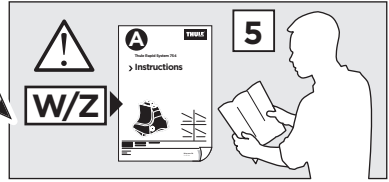

3

	W (mm)	Z (mm)	W (inch)	Z (inch)
TOYOTA RAV4, 5-dr SUV, 13-15, 16- (Without railing)	350	700	13 3/4	27 1/2