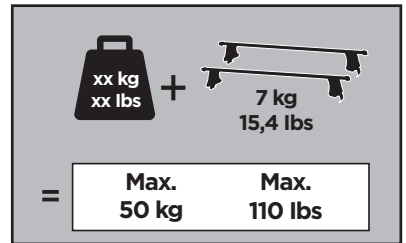

Thule Rapid System Kit 1371

> Instructions

TOYOTA Avanza, 5-dr MPV, 04-10

ISO 11154-E

141371

C.20130905
519-1371-02

Bring your life
thule.com