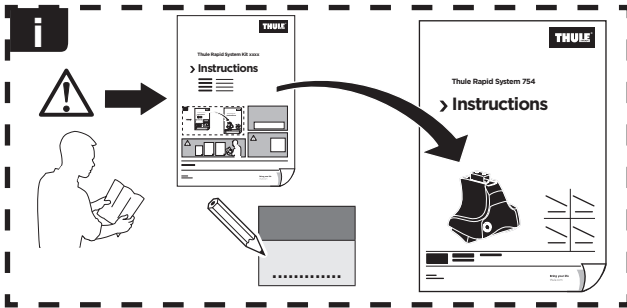

Thule Rapid System Kit 1371

> Instructions

TOYOTA Avanza, 5-dr MPV, 04-10

ISO 11154-E

141371

C.20130905
519-1371-02

Bring your life
thule.com