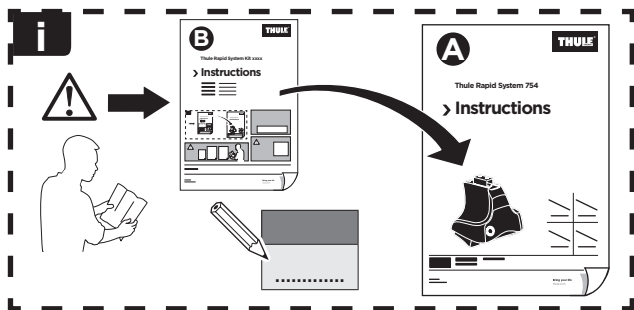

Thule Rapid System Kit 1312

> Instructions

ISO 11154-E

141312

C.20130625
519-1312-02

Bring your life
thule.com

x1

x1

1

	X (scale)	X (mm)	X (inch)
HONDA Fit , 5-dr Hatchback, 02-04, 05-07 / *07-08	30,5	956	37 5/8
HONDA Jazz , 5-dr Hatchback, 02-04, 05-08	30,5	956	37 5/8

	Y (scale)	Y (mm)	Y (inch)
HONDA Fit , 5-dr Hatchback, 02-04, 05-07 / *07-08	26,5	916	36 1/8
HONDA Jazz , 5-dr Hatchback, 02-04, 05-08	26,5	916	36 1/8

2

HONDA Fit, 5-dr Hatchback, 02-04, 05-07 / *07-08

HONDA Jazz, 5-dr Hatchback, 02-04, 05-08

3

	W (mm)	Z (mm)	W (inch)	Z (inch)
HONDA Fit , 5-dr Hatchback, 02-04, 05-07 / *07-08	300	700	11 ³/₄	27 ¹/₄
HONDA Jazz , 5-dr Hatchback, 02-04, 05-08	300	700	11 ³/₄	27 ¹/₄