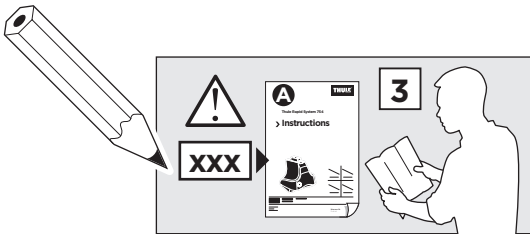

2

HONDA Fit, 5-dr Hatchback, 02-04, 05-07 / *07-08

HONDA Jazz, 5-dr Hatchback, 02-04, 05-08