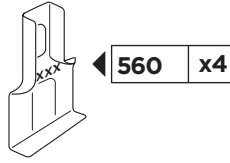

x1

x1

1

	X (scale)	X (mm)	X (inch)
HONDA Fit, 5-dr Hatchback, 02-04, 05-07 / *07-08	30,5	956	37 5/8
HONDA Jazz, 5-dr Hatchback, 02-04, 05-08	30,5	956	37 5/8