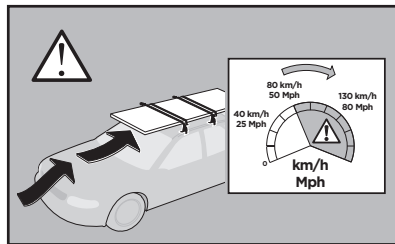

ISO 11154-E

141312

C.20130625
519-1312-02

Bring your life
thule.com