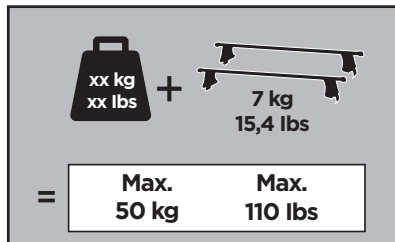

ISO 11154-E

141312

C.20130625
519-1312-02

Bring your life
thule.com