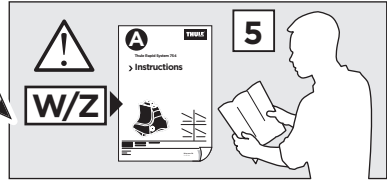

3

	W (mm)	Z (mm)	W (inch)	Z (inch)
HONDA Fit, 5-dr Hatchback, 02-04, 05-07 / *07-08	300	700	11 ³/₄	27 ¹/₄
HONDA Jazz, 5-dr Hatchback, 02-04, 05-08	300	700	11 ³/₄	27 ¹/₄