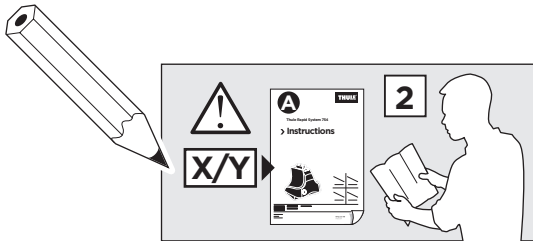

1

	X (scale)	X (mm)	X (inch)
HONDA Fit , 5-dr Hatchback, 02-04, 05-07 / *07-08	30,5	956	37 5/8
HONDA Jazz , 5-dr Hatchback, 02-04, 05-08	30,5	956	37 5/8

	Y (scale)	Y (mm)	Y (inch)
HONDA Fit , 5-dr Hatchback, 02-04, 05-07 / *07-08	26,5	916	36 1/8
HONDA Jazz , 5-dr Hatchback, 02-04, 05-08	26,5	916	36 1/8