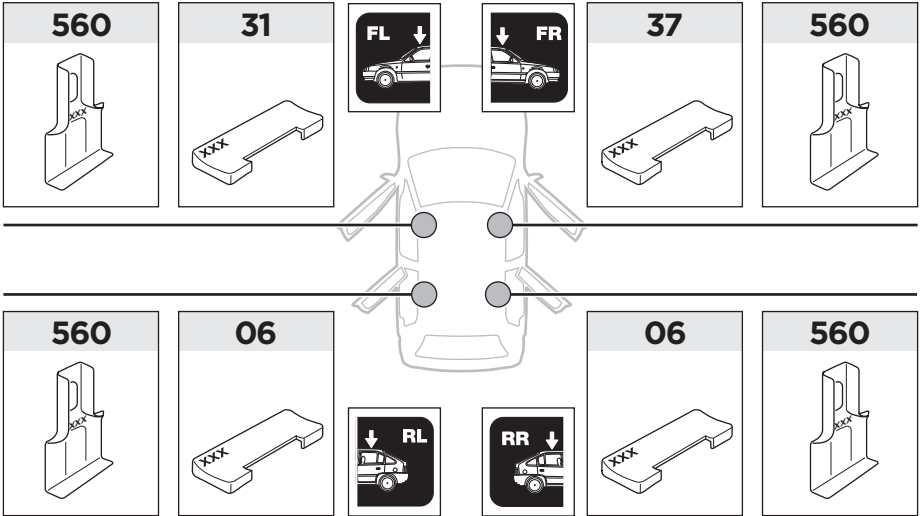

1

	X (scale)	X (mm)	X (inch)
HONDA Fit , 5-dr Hatchback, 02-04, 05-07 / *07-08	30,5	956	37 5/8
HONDA Jazz , 5-dr Hatchback, 02-04, 05-08	30,5	956	37 5/8

	Y (scale)	Y (mm)	Y (inch)
HONDA Fit , 5-dr Hatchback, 02-04, 05-07 / *07-08	26,5	916	36 1/8
HONDA Jazz , 5-dr Hatchback, 02-04, 05-08	26,5	916	36 1/8

2

HONDA Fit, 5-dr Hatchback, 02-04, 05-07 / *07-08

HONDA Jazz, 5-dr Hatchback, 02-04, 05-08

3

	W (mm)	Z (mm)	W (inch)	Z (inch)
HONDA Fit , 5-dr Hatchback, 02-04, 05-07 / *07-08	300	700	11 ³/₄	27 ¹/₄
HONDA Jazz , 5-dr Hatchback, 02-04, 05-08	300	700	11 ³/₄	27 ¹/₄