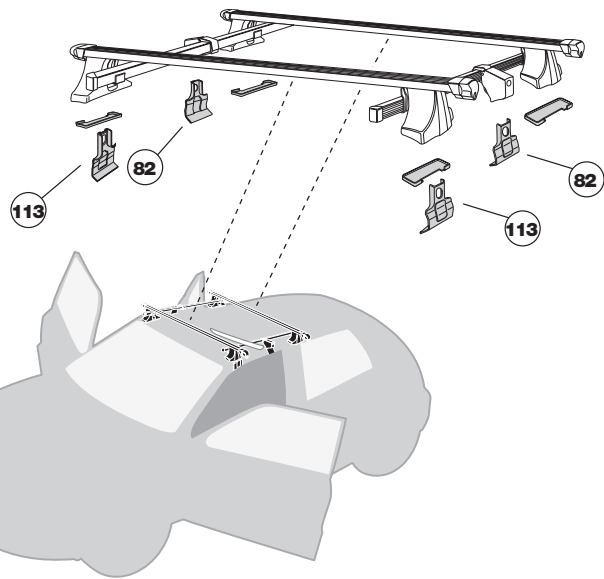

# Kit 1054

Vehicle	Front	Rear
Mazda Practical, 3 doors, 97-	32	28
Mazda Familia, 3 dors, 97- (Asia)	32	28

X=250 mm Y=700 mm