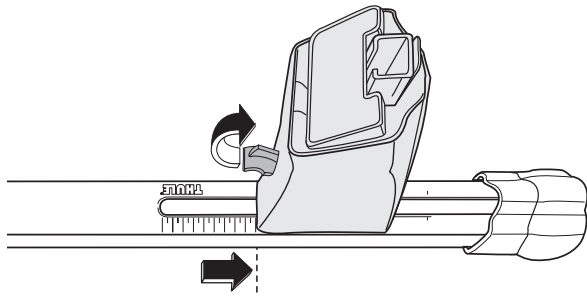

# Kit 1054

Vehicle	Front	Rear
Mazda Practical, 3 doors, 97-	32	28
Mazda Familia, 3 dors, 97- (Asia)	32	28

X=250 mm Y=700 mm