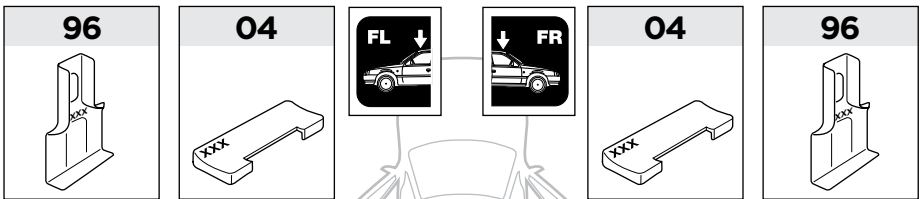

	Y (scale)	Y (mm)	Y (inch)
CITROËN Chanson , 3-dr Hatchback, 96-03	18,5	836	32 ⁷ / ₈
CITROËN Chanson , 5-dr Hatchback, 96-03	20	851	33 ¹ / ₂
CITROËN Saxo , 3-dr Hatchback, 96-03	18,5	836	32 ⁷ / ₈
CITROËN Saxo , 5-dr Hatchback, 96-03	20	851	33 ¹ / ₂
PEUGEOT 106 , 3-dr Hatchback, 91-04	18,5	836	32 ⁷ / ₈
PEUGEOT 106 , 5-dr Hatchback, 92-04	20	851	33 ¹ / ₂

2

CITROËN Chanson, 3-dr Hatchback, 96-03

CITROËN Saxo, 3-dr Hatchback, 96-03

PEUGEOT 106, 3-dr Hatchback, 91-04

CITROËN Chanson, 5-dr Hatchback, 96-03

CITROËN Saxo, 5-dr Hatchback, 96-03

PEUGEOT 106, 5-dr Hatchback, 92-04

3

	W (mm)	Z (mm)	W (inch)	Z (inch)
CITROËN Chanson , 3-dr Hatchback, 96-03	220	700	8 5/8	27 1/2
CITROËN Chanson , 5-dr Hatchback, 96-03	220	700	8 5/8	27 1/2
CITROËN Saxo , 3-dr Hatchback, 96-03	220	700	8 5/8	27 1/2
CITROËN Saxo , 5-dr Hatchback, 96-03	220	700	8 5/8	27 1/2
PEUGEOT 106 , 3-dr Hatchback, 91-04	220	700	8 5/8	27 1/2
PEUGEOT 106 , 5-dr Hatchback, 92-04	220	700	8 5/8	27 1/2