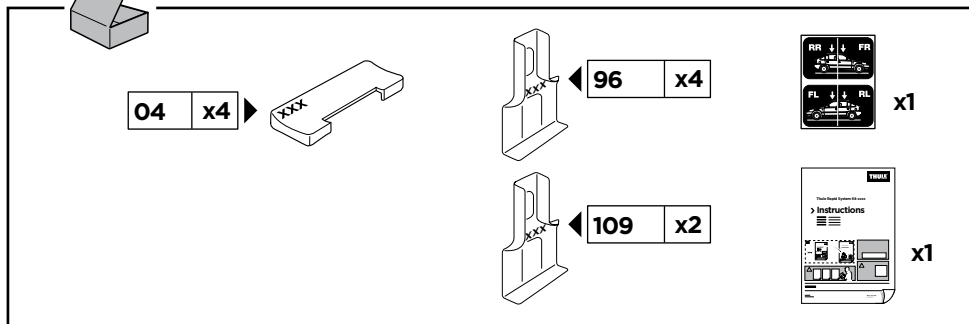

Thule Rapid System Kit 1046

> Instructions

CITROËN Chanson, 3-dr Hatchback, 96-03

CITROËN Chanson, 5-dr Hatchback, 96-03

CITROËN Saxo, 3-dr Hatchback, 96-03

CITROËN Saxo, 5-dr Hatchback, 96-03

PEUGEOT 106, 3-dr Hatchback, 91-04

PEUGEOT 106, 5-dr Hatchback, 92-04

ISO 11154-E

1

	X (scale)	X (mm)	X (inch)
CITROËN Chanson , 3-dr Hatchback, 96-03	21	861	33 ⁷ / ₈
CITROËN Chanson , 5-dr Hatchback, 96-03	21	861	33 ⁷ / ₈
CITROËN Saxo , 3-dr Hatchback, 96-03	21	861	33 ⁷ / ₈
CITROËN Saxo , 5-dr Hatchback, 96-03	21	861	33 ⁷ / ₈
PEUGEOT 106 , 3-dr Hatchback, 91-04	21	861	33 ⁷ / ₈
PEUGEOT 106 , 5-dr Hatchback, 92-04	21	861	33 ⁷ / ₈

	Y (scale)	Y (mm)	Y (inch)
CITROËN Chanson , 3-dr Hatchback, 96-03	18,5	836	32 ⁷ / ₈
CITROËN Chanson , 5-dr Hatchback, 96-03	20	851	33 ¹ / ₂
CITROËN Saxo , 3-dr Hatchback, 96-03	18,5	836	32 ⁷ / ₈
CITROËN Saxo , 5-dr Hatchback, 96-03	20	851	33 ¹ / ₂
PEUGEOT 106 , 3-dr Hatchback, 91-04	18,5	836	32 ⁷ / ₈
PEUGEOT 106 , 5-dr Hatchback, 92-04	20	851	33 ¹ / ₂

3

	W (mm)	Z (mm)	W (inch)	Z (inch)
CITROËN Chanson , 3-dr Hatchback, 96-03	220	700	8 5/8	27 1/2
CITROËN Chanson , 5-dr Hatchback, 96-03	220	700	8 5/8	27 1/2
CITROËN Saxo , 3-dr Hatchback, 96-03	220	700	8 5/8	27 1/2
CITROËN Saxo , 5-dr Hatchback, 96-03	220	700	8 5/8	27 1/2
PEUGEOT 106 , 3-dr Hatchback, 91-04	220	700	8 5/8	27 1/2
PEUGEOT 106 , 5-dr Hatchback, 92-04	220	700	8 5/8	27 1/2