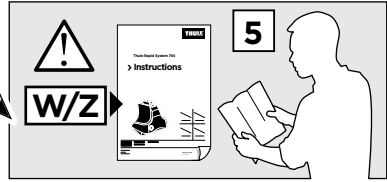

3

	W (mm)	Z (mm)	W (inch)	Z (inch)
CITROËN Chanson , 3-dr Hatchback, 96-03	220	700	8 5/8	27 1/2
CITROËN Chanson , 5-dr Hatchback, 96-03	220	700	8 5/8	27 1/2
CITROËN Saxo , 3-dr Hatchback, 96-03	220	700	8 5/8	27 1/2
CITROËN Saxo , 5-dr Hatchback, 96-03	220	700	8 5/8	27 1/2
PEUGEOT 106 , 3-dr Hatchback, 91-04	220	700	8 5/8	27 1/2
PEUGEOT 106 , 5-dr Hatchback, 92-04	220	700	8 5/8	27 1/2