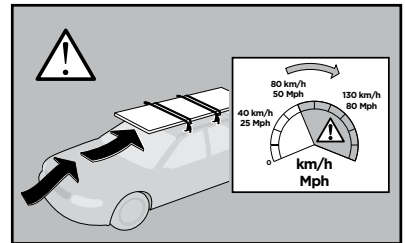

Thule Rapid System Kit 1046

> Instructions

CITROËN Chanson, 3-dr Hatchback, 96-03

CITROËN Chanson, 5-dr Hatchback, 96-03

CITROËN Saxo, 3-dr Hatchback, 96-03

CITROËN Saxo, 5-dr Hatchback, 96-03

PEUGEOT 106, 3-dr Hatchback, 91-04

PEUGEOT 106, 5-dr Hatchback, 92-04

ISO 11154-E