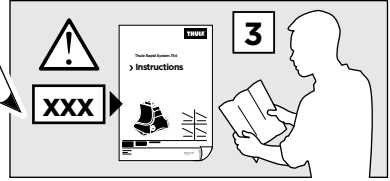

2

CITROËN Chanson, 3-dr Hatchback, 96-03

CITROËN Saxo, 3-dr Hatchback, 96-03

PEUGEOT 106, 3-dr Hatchback, 91-04

CITROËN Chanson, 5-dr Hatchback, 96-03

CITROËN Saxo, 5-dr Hatchback, 96-03

PEUGEOT 106, 5-dr Hatchback, 92-04