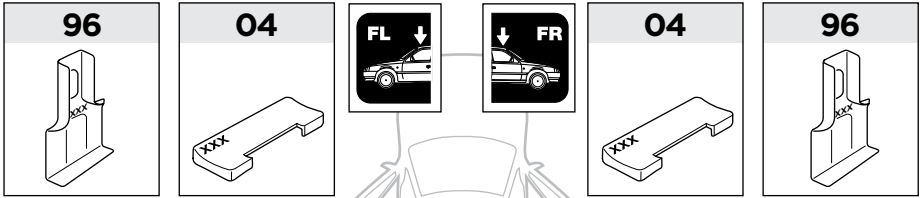

CITROËN Chanson, 3-dr Hatchback, 96-03

CITROËN Saxo, 3-dr Hatchback, 96-03

PEUGEOT 106, 3-dr Hatchback, 91-04