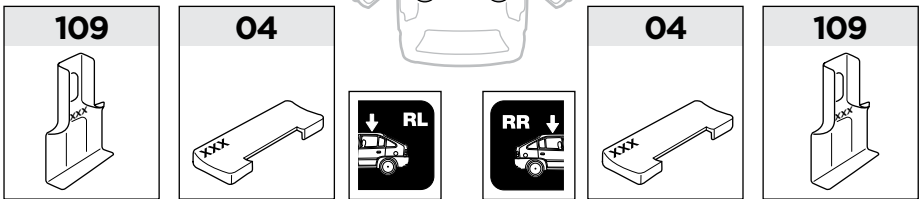

CITROËN Chanson, 3-dr Hatchback, 96-03

CITROËN Saxo, 3-dr Hatchback, 96-03

PEUGEOT 106, 3-dr Hatchback, 91-04