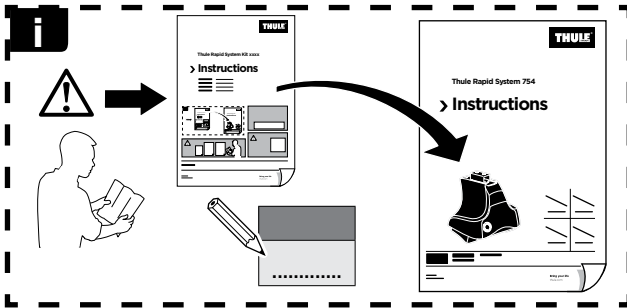

Thule Rapid System Kit 1046

> Instructions

CITROËN Chanson, 3-dr Hatchback, 96-03

CITROËN Chanson, 5-dr Hatchback, 96-03

CITROËN Saxo, 3-dr Hatchback, 96-03

CITROËN Saxo, 5-dr Hatchback, 96-03

PEUGEOT 106, 3-dr Hatchback, 91-04

PEUGEOT 106, 5-dr Hatchback, 92-04

ISO 11154-E