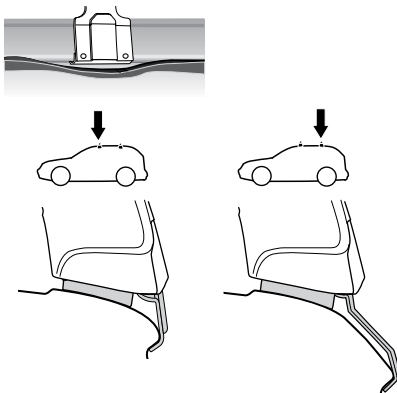

CITROËN / PEUGEOT, 3-dr Hatchback