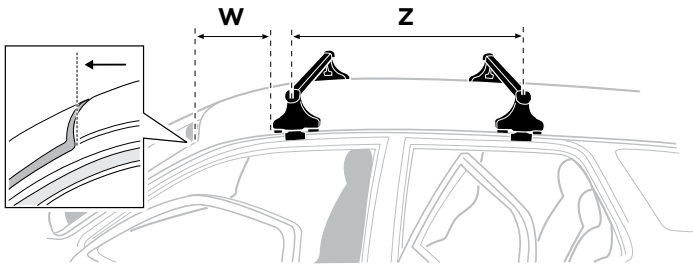

	Y (scale)	Y (mm)	Y (inch)
CITROËN Chanson , 3-dr Hatchback, 96-03	18,5	836	32 ⁷ / ₈
CITROËN Chanson , 5-dr Hatchback, 96-03	20	851	33 ¹ / ₂
CITROËN Saxo , 3-dr Hatchback, 96-03	18,5	836	32 ⁷ / ₈
CITROËN Saxo , 5-dr Hatchback, 96-03	20	851	33 ¹ / ₂
PEUGEOT 106 , 3-dr Hatchback, 91-04	18,5	836	32 ⁷ / ₈
PEUGEOT 106 , 5-dr Hatchback, 92-04	20	851	33 ¹ / ₂

2

CITROËN Chanson, 3-dr Hatchback, 96-03

CITROËN Saxo, 3-dr Hatchback, 96-03

PEUGEOT 106, 3-dr Hatchback, 91-04

CITROËN Chanson, 5-dr Hatchback, 96-03

CITROËN Saxo, 5-dr Hatchback, 96-03

PEUGEOT 106, 5-dr Hatchback, 92-04

3

	W (mm)	Z (mm)	W (inch)	Z (inch)
CITROËN Chanson , 3-dr Hatchback, 96-03	220	700	8 5/8	27 1/2
CITROËN Chanson , 5-dr Hatchback, 96-03	220	700	8 5/8	27 1/2
CITROËN Saxo , 3-dr Hatchback, 96-03	220	700	8 5/8	27 1/2
CITROËN Saxo , 5-dr Hatchback, 96-03	220	700	8 5/8	27 1/2
PEUGEOT 106 , 3-dr Hatchback, 91-04	220	700	8 5/8	27 1/2
PEUGEOT 106 , 5-dr Hatchback, 92-04	220	700	8 5/8	27 1/2