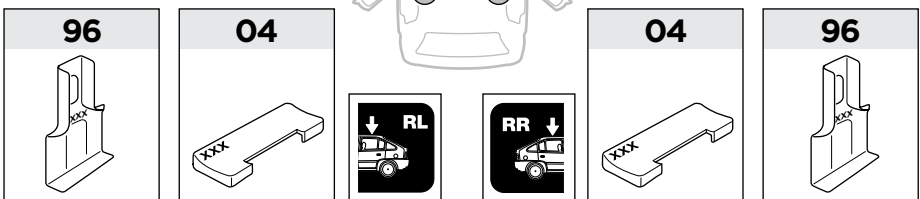

	Y (scale)	Y (mm)	Y (inch)
CITROËN Chanson , 3-dr Hatchback, 96-03	18,5	836	32 ⁷ / ₈
CITROËN Chanson , 5-dr Hatchback, 96-03	20	851	33 ¹ / ₂
CITROËN Saxo , 3-dr Hatchback, 96-03	18,5	836	32 ⁷ / ₈
CITROËN Saxo , 5-dr Hatchback, 96-03	20	851	33 ¹ / ₂
PEUGEOT 106 , 3-dr Hatchback, 91-04	18,5	836	32 ⁷ / ₈
PEUGEOT 106 , 5-dr Hatchback, 92-04	20	851	33 ¹ / ₂

2

CITROËN Chanson, 3-dr Hatchback, 96-03

CITROËN Saxo, 3-dr Hatchback, 96-03

PEUGEOT 106, 3-dr Hatchback, 91-04

CITROËN Chanson, 5-dr Hatchback, 96-03

CITROËN Saxo, 5-dr Hatchback, 96-03

PEUGEOT 106, 5-dr Hatchback, 92-04

3

	W (mm)	Z (mm)	W (inch)	Z (inch)
CITROËN Chanson , 3-dr Hatchback, 96-03	220	700	8 5/8	27 1/2
CITROËN Chanson , 5-dr Hatchback, 96-03	220	700	8 5/8	27 1/2
CITROËN Saxo , 3-dr Hatchback, 96-03	220	700	8 5/8	27 1/2
CITROËN Saxo , 5-dr Hatchback, 96-03	220	700	8 5/8	27 1/2
PEUGEOT 106 , 3-dr Hatchback, 91-04	220	700	8 5/8	27 1/2
PEUGEOT 106 , 5-dr Hatchback, 92-04	220	700	8 5/8	27 1/2