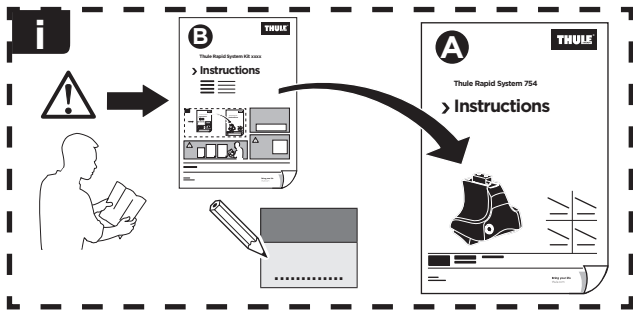

Thule Rapid System Kit 1031

> Instructions

- HYUNDAI Elantra, 4-dr Sedan, 96-99
- HYUNDAI Elantra, 5-dr Hatchback, 96-99
- HYUNDAI Elantra, 5-dr Estate, 96-99
- HYUNDAI Lantra, 4-dr Sedan, 96-99
- HYUNDAI Lantra, 5-dr Hatchback, 96-99
- HYUNDAI Lantra, 5-dr Estate, 96-99
- NISSAN Almera Tino, 5-dr MPV, 99-01
- TOYOTA Corolla, 5-dr Liftback, 93-97
- TOYOTA Sprinter Cielo, 5-dr Hatchback, 93-97