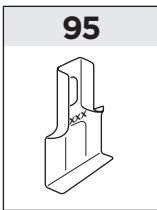

16 x4

95 x4

x1

x1

2

- **HYUNDAI Elantra**, 4-dr Sedan, 96-99
- **HYUNDAI Elantra**, 5-dr Hatchback, 96-99
- **HYUNDAI Elantra**, 5-dr Estate, 96-99
- **HYUNDAI Lantra**, 4-dr Sedan, 96-99
- **HYUNDAI Lantra**, 5-dr Hatchback, 96-99
- **HYUNDAI Lantra**, 5-dr Estate, 96-99
- **NISSAN Almera Tino**, 5-dr MPV, 99-01
- **TOYOTA Corolla**, 5-dr Liftback, 93-97
- **TOYOTA Sprinter Cielo**, 5-dr Hatchback, 93-97

3

95

16

16

95

95

16

16

95