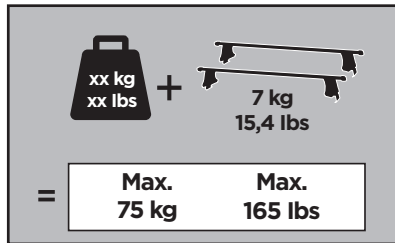

Thule Rapid System Kit 1031

> Instructions

- HYUNDAI Elantra, 4-dr Sedan, 96-99
- HYUNDAI Elantra, 5-dr Hatchback, 96-99
- HYUNDAI Elantra, 5-dr Estate, 96-99
- HYUNDAI Lantra, 4-dr Sedan, 96-99
- HYUNDAI Lantra, 5-dr Hatchback, 96-99
- HYUNDAI Lantra, 5-dr Estate, 96-99
- NISSAN Almera Tino, 5-dr MPV, 99-01
- TOYOTA Corolla, 5-dr Liftback, 93-97
- TOYOTA Sprinter Cielo, 5-dr Hatchback, 93-97

ISO 11154-E

141031

C.20130627
519-1031-01

Bring your life
thule.com

16 x4

95 x4

x1

x1